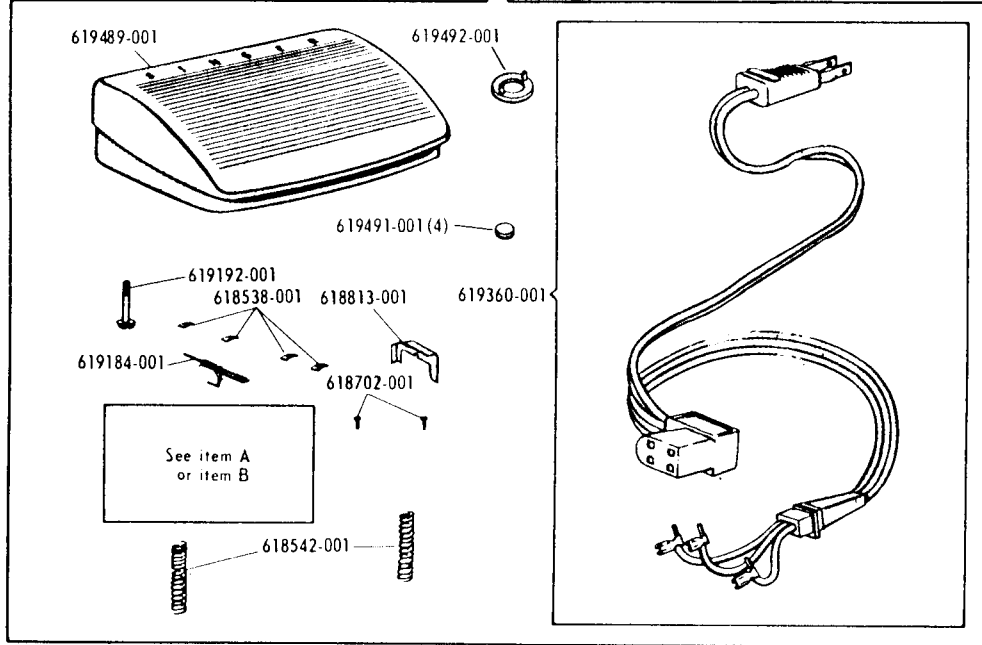

SINGER

750-13

List of Parts – Machine 750-13

9834406

ATTACHMENT SET NO. 171487

103473	Needle Pack (plastic) with Needles Cat. 2028 and Two each Cat. 2020 and Cat. 2045
161172	Seam and Blindstitch Hem Guide complete
161917-001	Presser Foot Plate (snap-on) for sewing buttonholes
161919	Presser Foot Plate (snap-on) for Straight Stitching
161921	Presser Foot Plate (snap-on, slotted) for Overedge Stretch Stitch
161960	Glassine Envelope with two Needle Threader Hooks and Instruction Form 21632
163131	Bobbin (6)
163455	Chainstitch Attachment Thread Guide
171138	Feed Cover Plate, for darning and embroidery
171150-656	Spool Pin, for twin-needle stitching
171230-656	Attachment Box complete
171317	Disc No. 1, for Arrowhead Stitch
171318	Disc No. 2, for Scallop Stitch
171319	Disc No. 3, for Diamond Stitch
171320	Disc No. 4, for Solid Scallop Stitch
171321	Disc No. 5, for Banner Stitch
171326	Disc No. 11, for Ribbon Stitch
171327	Disc No. 12, for Domino Stitch
171329	Disc No. 19, for Block Stitch
171412	Chainstitch Attachment Loop Retainer Disc
171463-451	Special Purpose Presser Foot (snap-on)
171467	Chainstitch Attachment Throat Plate
171468	Throat Plate, for Straight Stitching
171480	Presser Foot Plate (snap-on) for Cording and Slide Fasteners
172692	Disc (double) No. 52, for Duck Stitch
172693	Disc (double) No. 53, for Paris Point Stitch
172694	Disc (double) No. 54, for Turkish Hemstitch
172695	Disc (double) No. 55, for Overedge Stitch
172696	Disc (double) No. 56, for Star Stitch
172697	Disc (double) No. 57, for Leaf Stitch
172698	Disc (double) No. 58, for Sunburst Stitch
172837	Disc (double) No. 59, for Overedge Stretch Stitch
381066	Presser Foot, for button sewing
501750	Lint Brush

ELECTRICAL PARTS MACHINE 750-13 (REVISED)

603807-001 PA 31-8 Less Pinion
603807-002 PA 31-8 With Pinion

603809-002 (Complete with switch and harness)

from the library of: Diamond Need Corp

Used with 619490-001

ITEM A

See item A or item B

Used with 604178-001

ITEM B