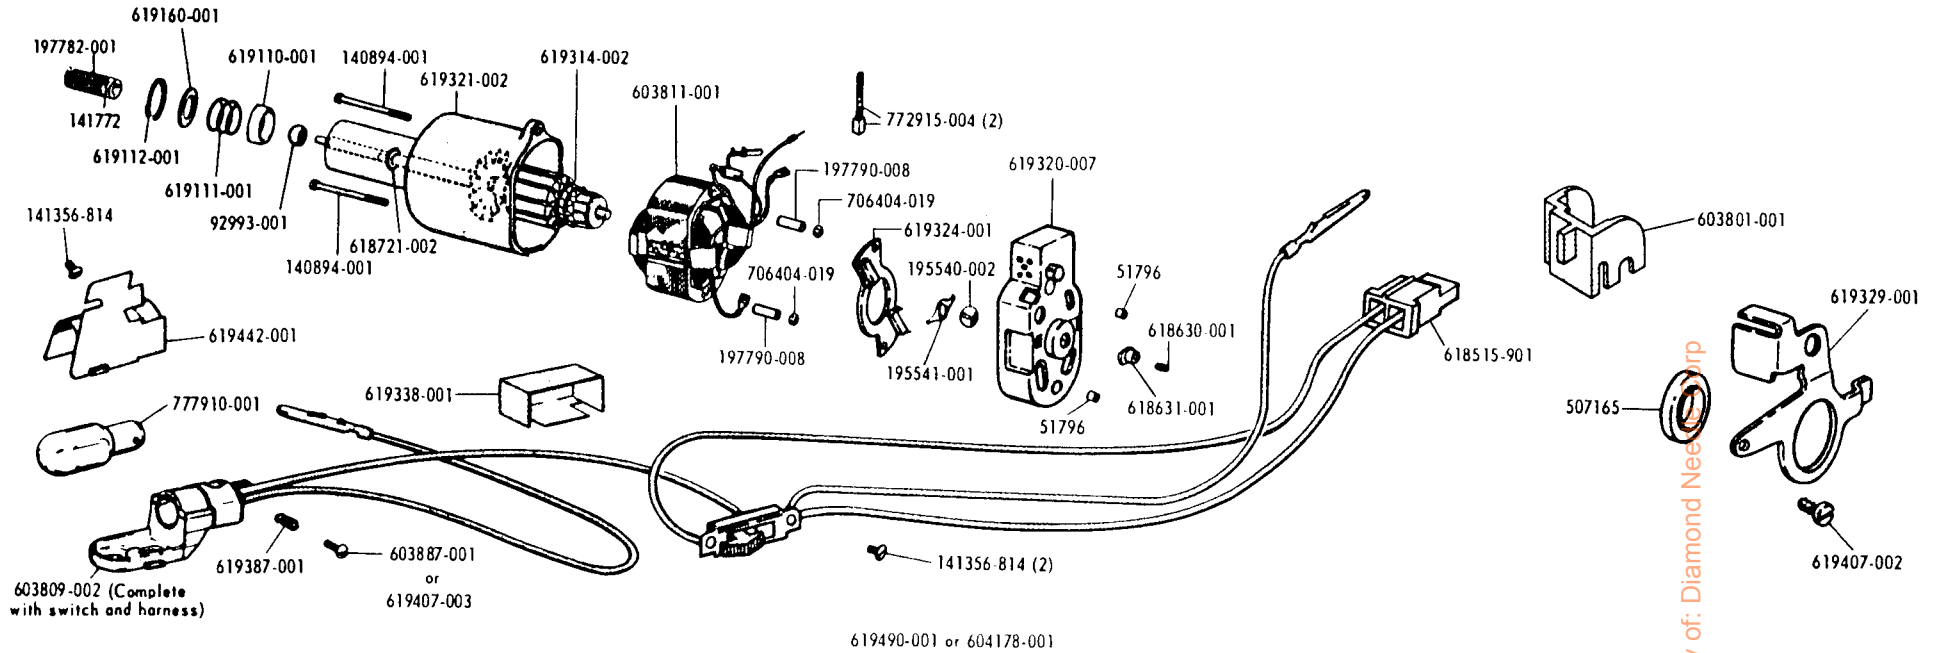

SINGER

750-13

List of Parts – Machine 750-13

9834406

ATTACHMENT SET NO. 171487

103473	Needle Pack (plastic) with Needles Cat. 2028 and Two each Cat. 2020 and Cat. 2045
161172	Seam and Blindstitch Hem Guide complete
161917-001	Presser Foot Plate (snap-on) for sewing buttonholes
161919	Presser Foot Plate (snap-on) for Straight Stitching
161921	Presser Foot Plate (snap-on, slotted) for Overedge Stretch Stitch
161960	Glassine Envelope with two Needle Threader Hooks and Instruction Form 21632
163131	Bobbin (6)
163455	Chainstitch Attachment Thread Guide
171138	Feed Cover Plate, for darning and embroidery
171150-656	Spool Pin, for twin-needle stitching
171230-656	Attachment Box complete
171317	Disc No. 1, for Arrowhead Stitch
171318	Disc No. 2, for Scallop Stitch
171319	Disc No. 3, for Diamond Stitch
171320	Disc No. 4, for Solid Scallop Stitch
171321	Disc No. 5, for Banner Stitch
171326	Disc No. 11, for Ribbon Stitch
171327	Disc No. 12, for Domino Stitch
171329	Disc No. 19, for Block Stitch
171412	Chainstitch Attachment Loop Retainer Disc
171463-451	Special Purpose Presser Foot (snap-on)
171467	Chainstitch Attachment Throat Plate
171468	Throat Plate, for Straight Stitching
171480	Presser Foot Plate (snap-on) for Cording and Slide Fasteners
172692	Disc (double) No. 52, for Duck Stitch
172693	Disc (double) No. 53, for Paris Point Stitch
172694	Disc (double) No. 54, for Turkish Hemstitch
172695	Disc (double) No. 55, for Overedge Stitch
172696	Disc (double) No. 56, for Star Stitch
172697	Disc (double) No. 57, for Leaf Stitch
172698	Disc (double) No. 58, for Sunburst Stitch
172837	Disc (double) No. 59, for Overedge Stretch Stitch
381066	Presser Foot, for button sewing
501750	Lint Brush

ELECTRICAL PARTS MACHINE 750-13 (REVISED)

603807-001 PA 31-8 Less Pinion
603807-002 PA 31-8 With Pinion

603809-002 (Complete with switch and harness)

from the library of: Diamond Need Corp

Used with 619490-001

ITEM A

See item A or item B

Used with 604178-001

ITEM B